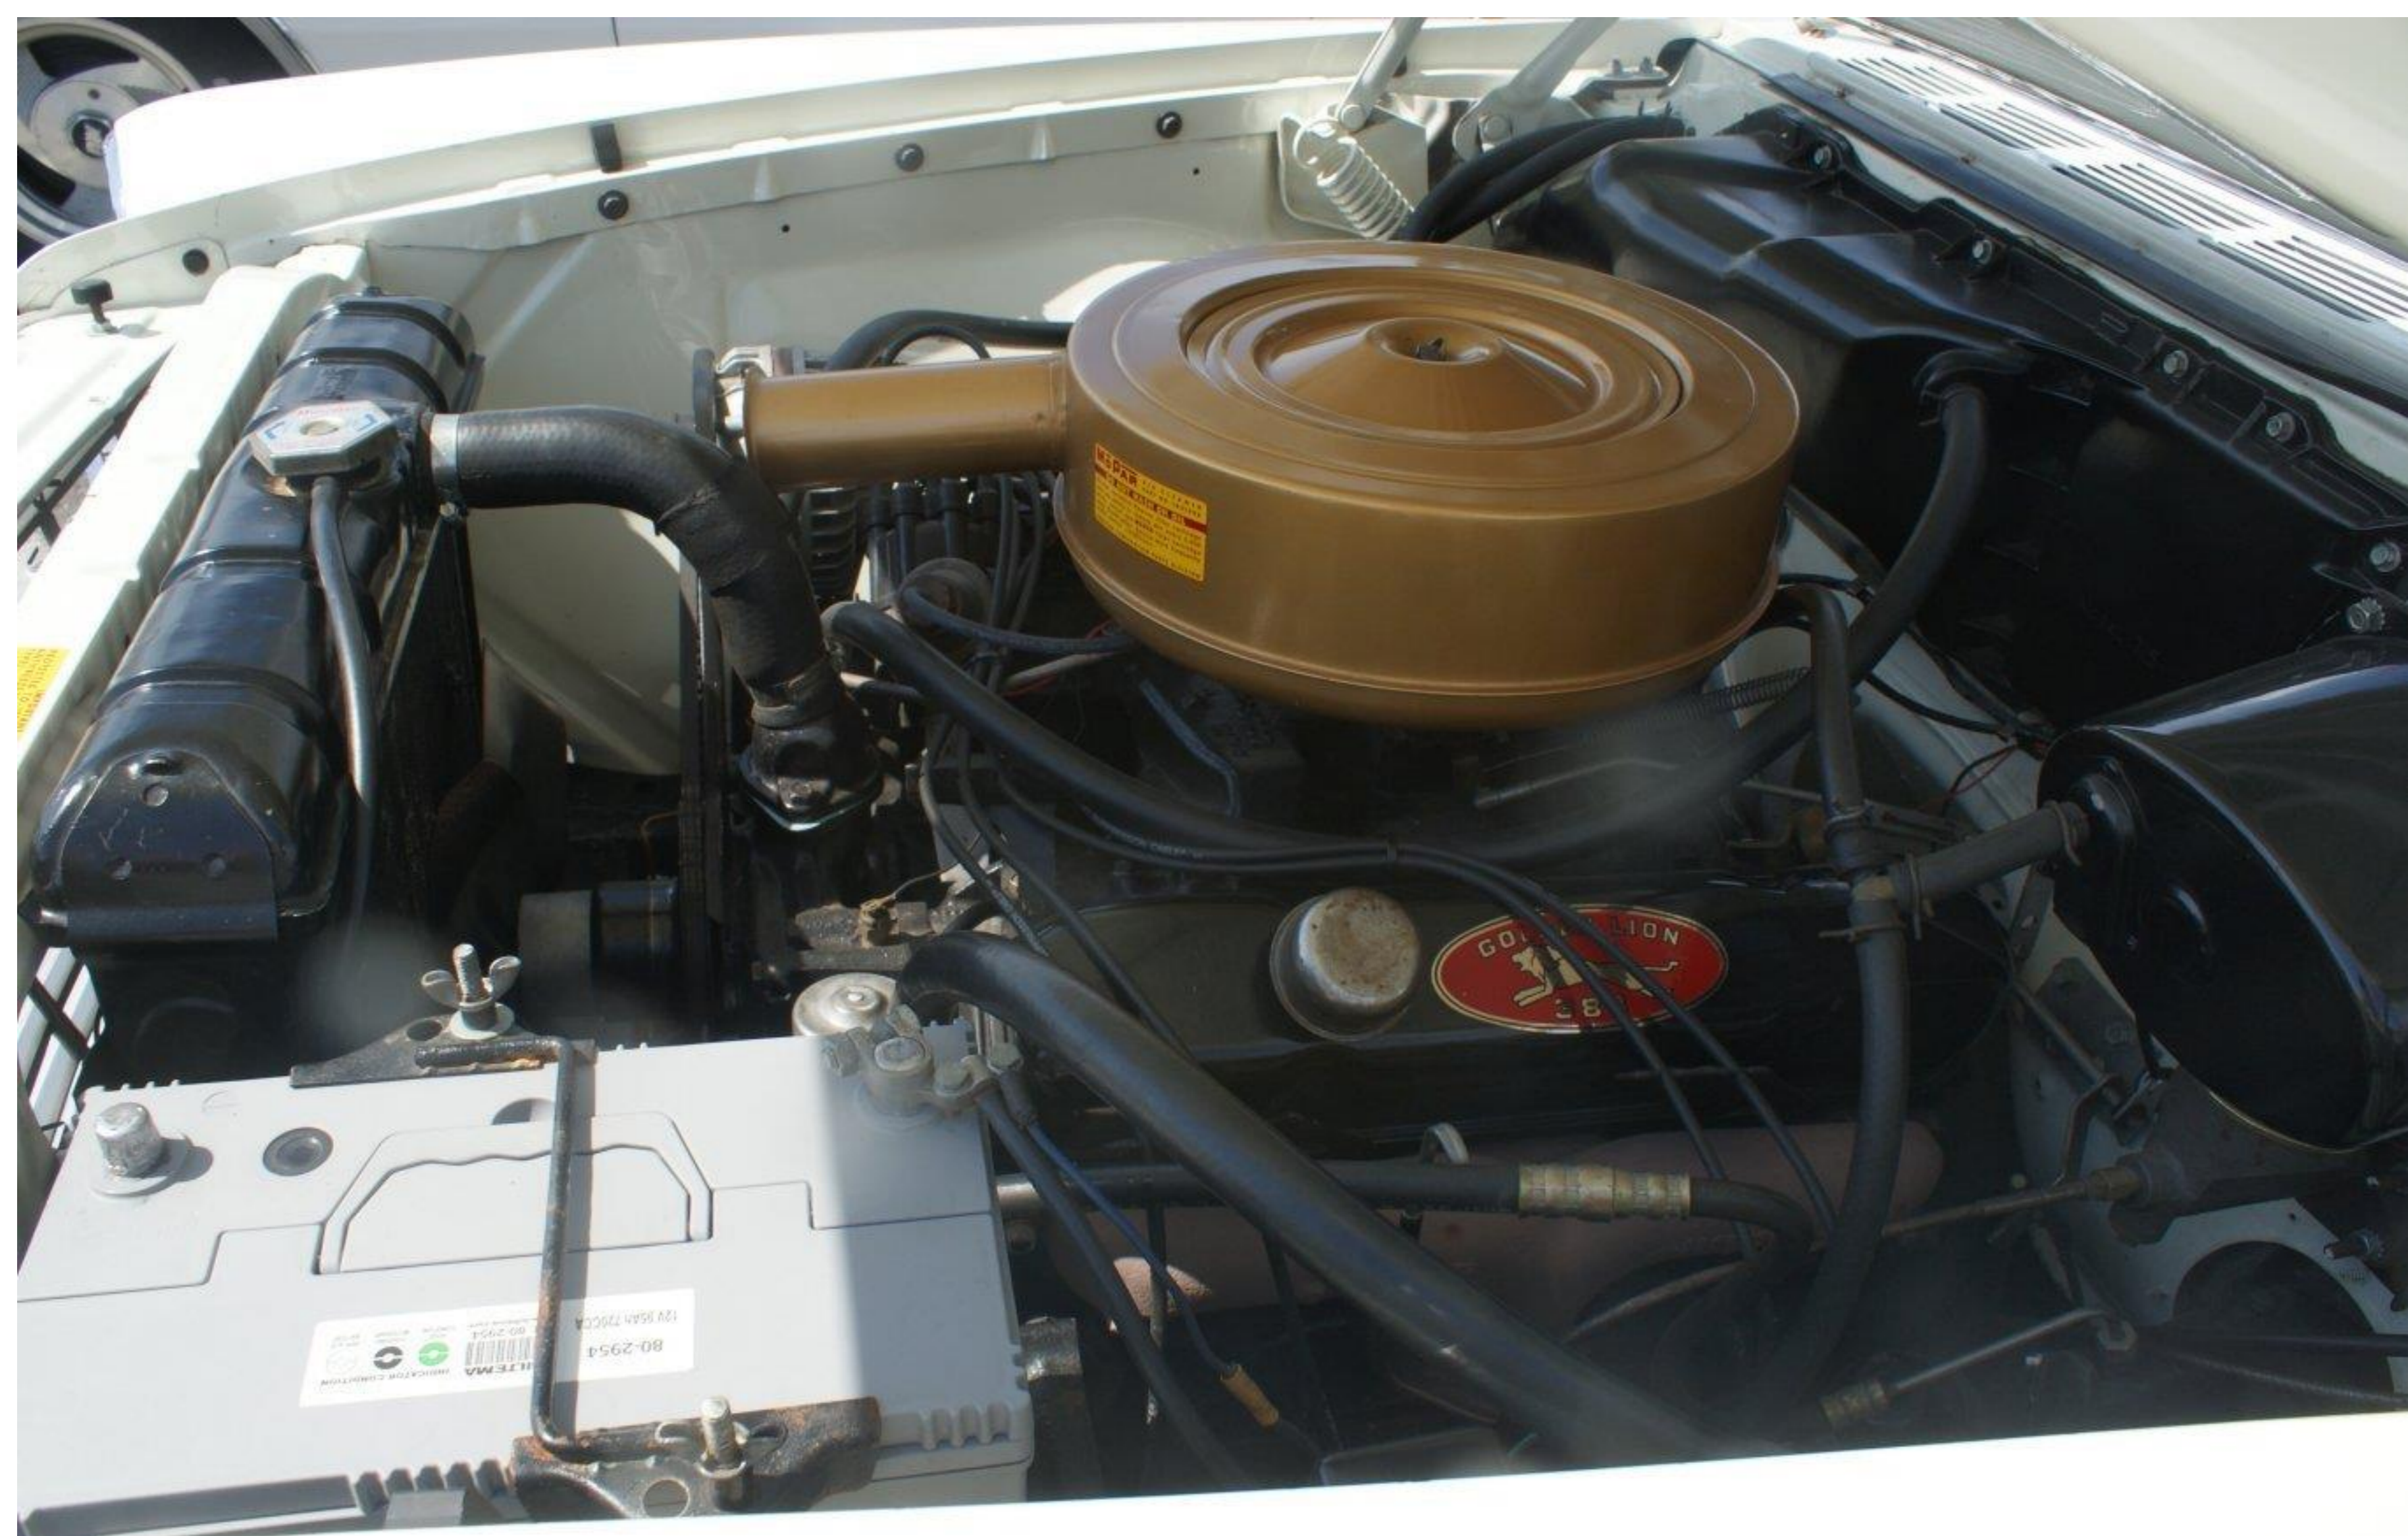

RH

RH

MOPAR  
PART NO. 44-10000-0000  
MOPAR  
PART NO. 44-10000-0000

MotoRed  
STARTS  
STOP  
DO NOT OIL WITH BT  
CAUTION: FUEL  
12" BELOW

IMPORTANT: ALWAYS MAKE SURE COOLANT IS  
PROPER AMOUNT TO RUN ENGINE.  
SEE OWNER'S MANUAL FOR COOLANT  
SYSTEMS RECOMMENDATIONS.  
DATE  
CHECKED BY DEALER