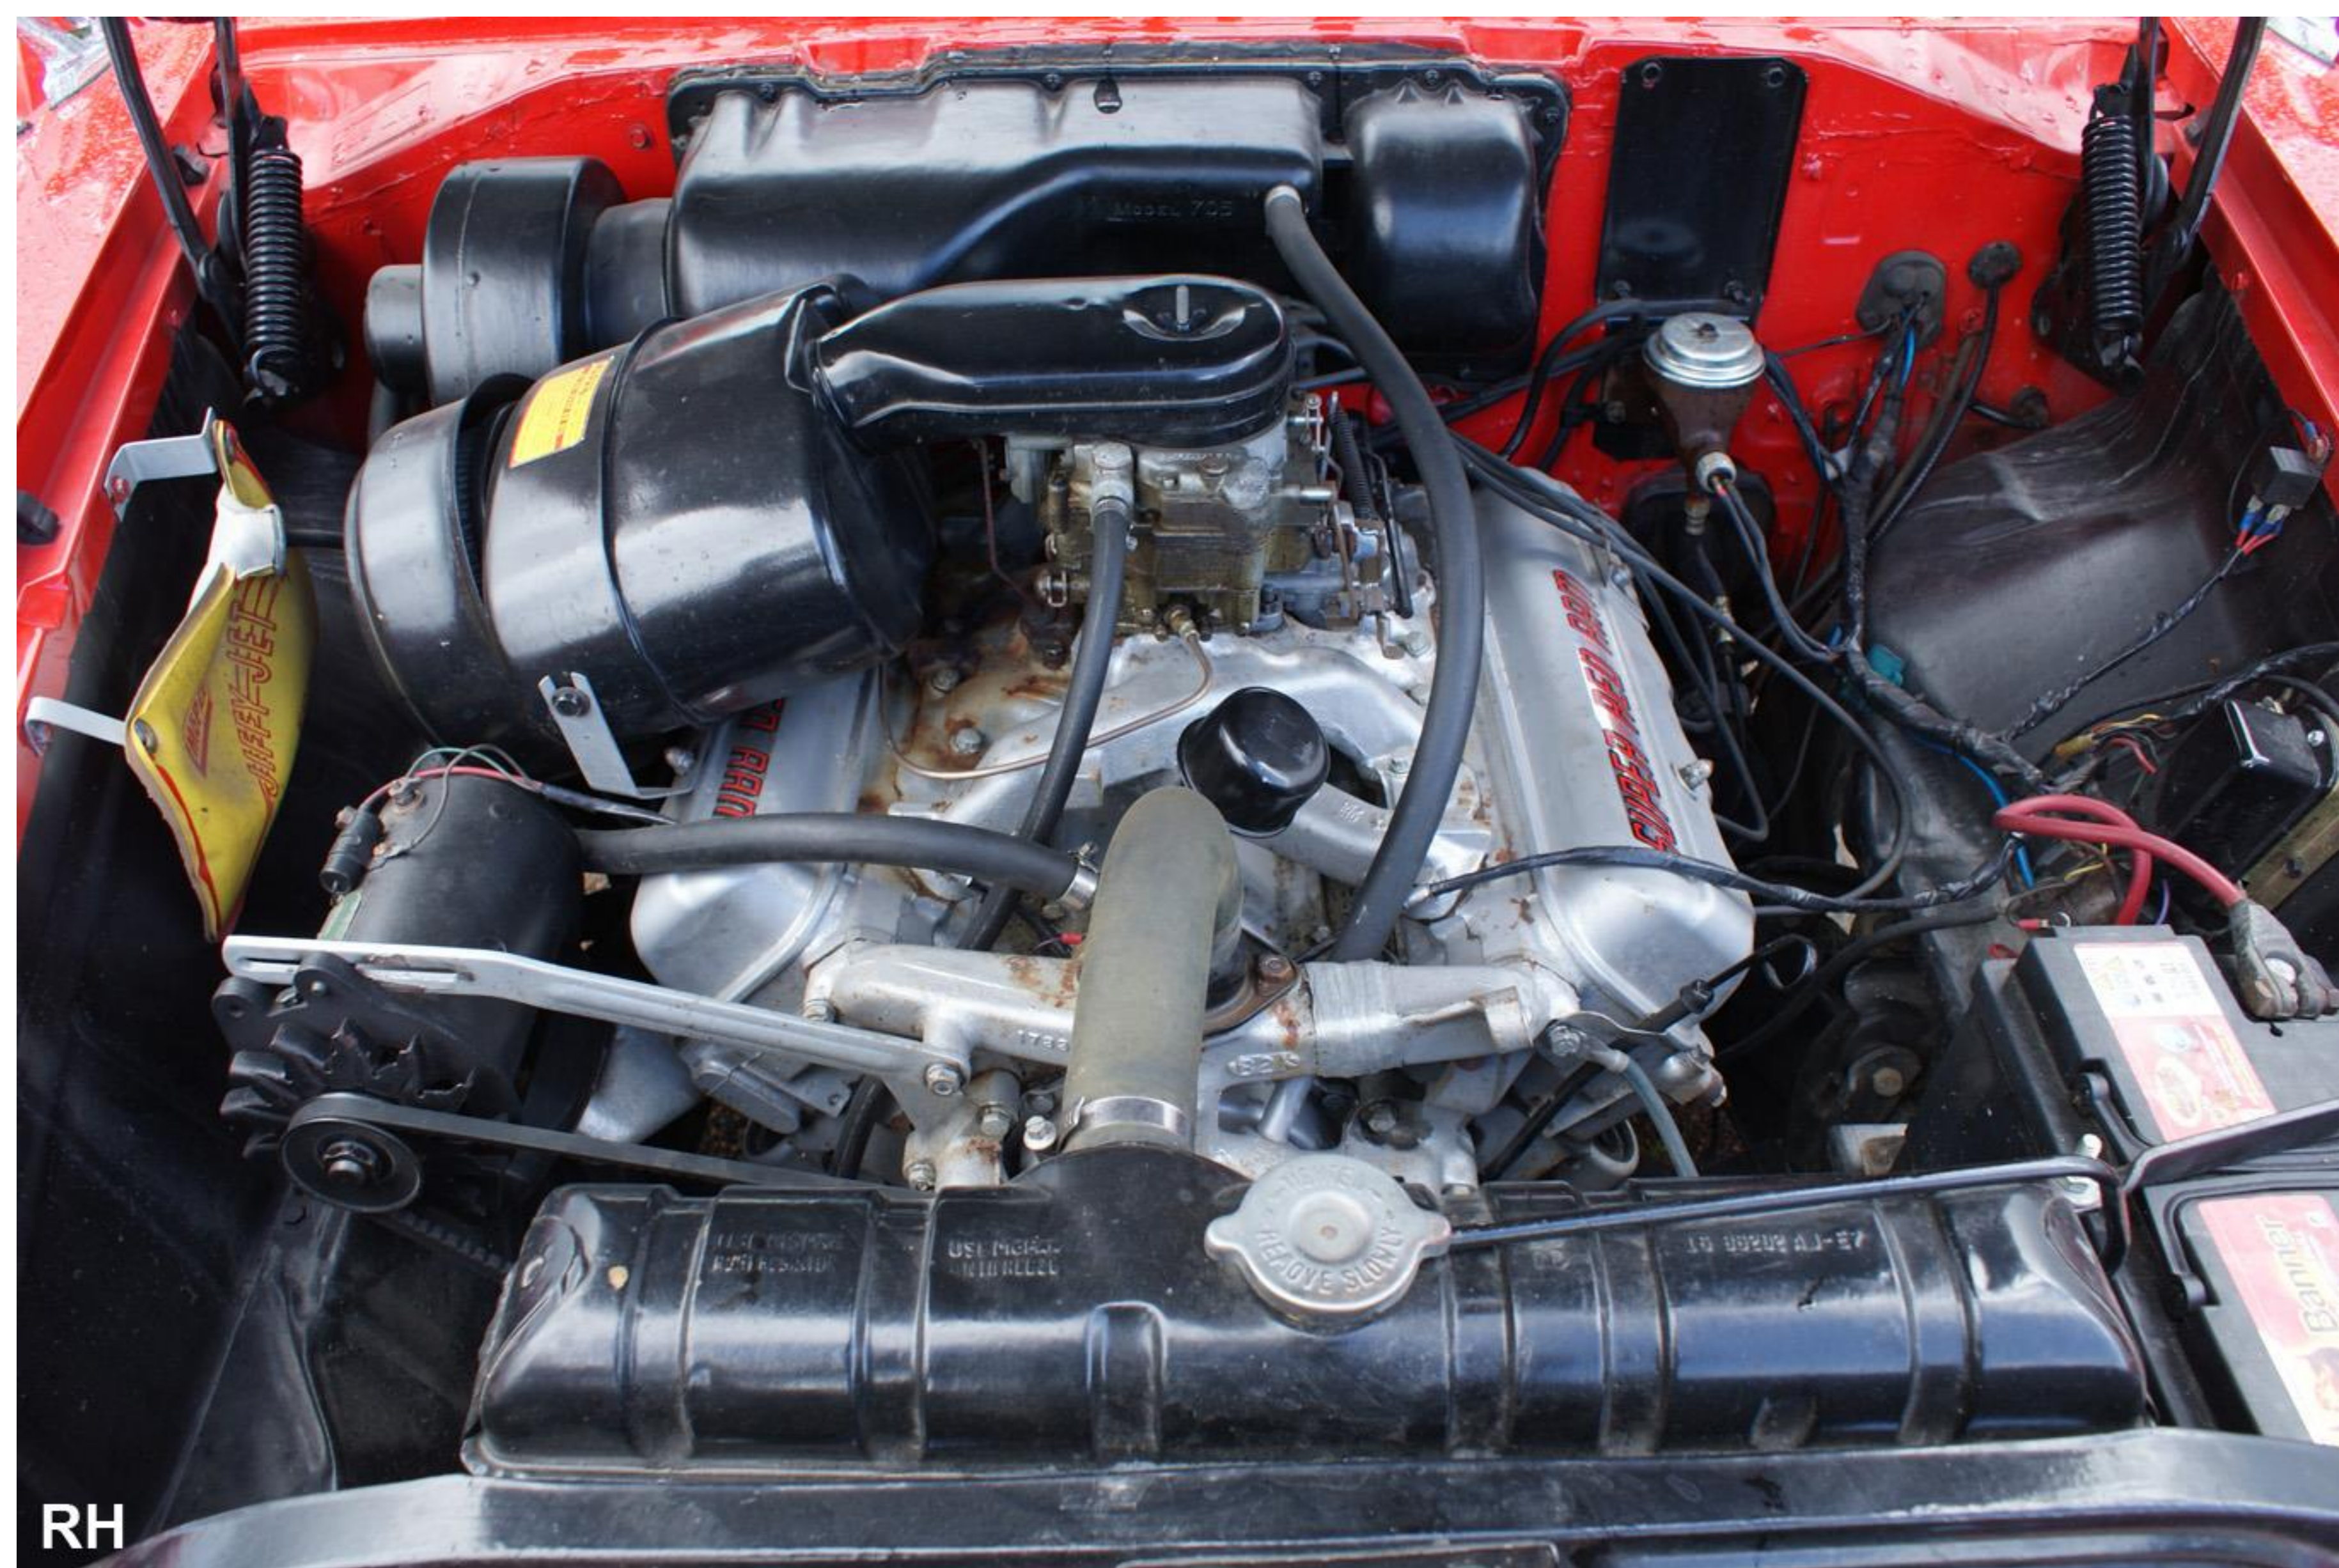

SEX, DODGE AND ROCK'N ROLL

XWZ 958

D O D G E

RH

RH

RH

RH

RH

RH

RH

RH

MO-PAR ALL CLEANER
PART NO. 125125A
DO NOT WASH OE OIL
WASHES AWAY OIL, GREASE, SLUDGE, CARBON
AND TAR. SUITS TO REMOVE ALL TYPES OF
DIRTY, OILED, GREASE, CARBON, SLUDGE,
AND TAR. USE WITH WATER. SUITS MOST
METALS. CHEVROLET CORPORATION PARTS DIVISION