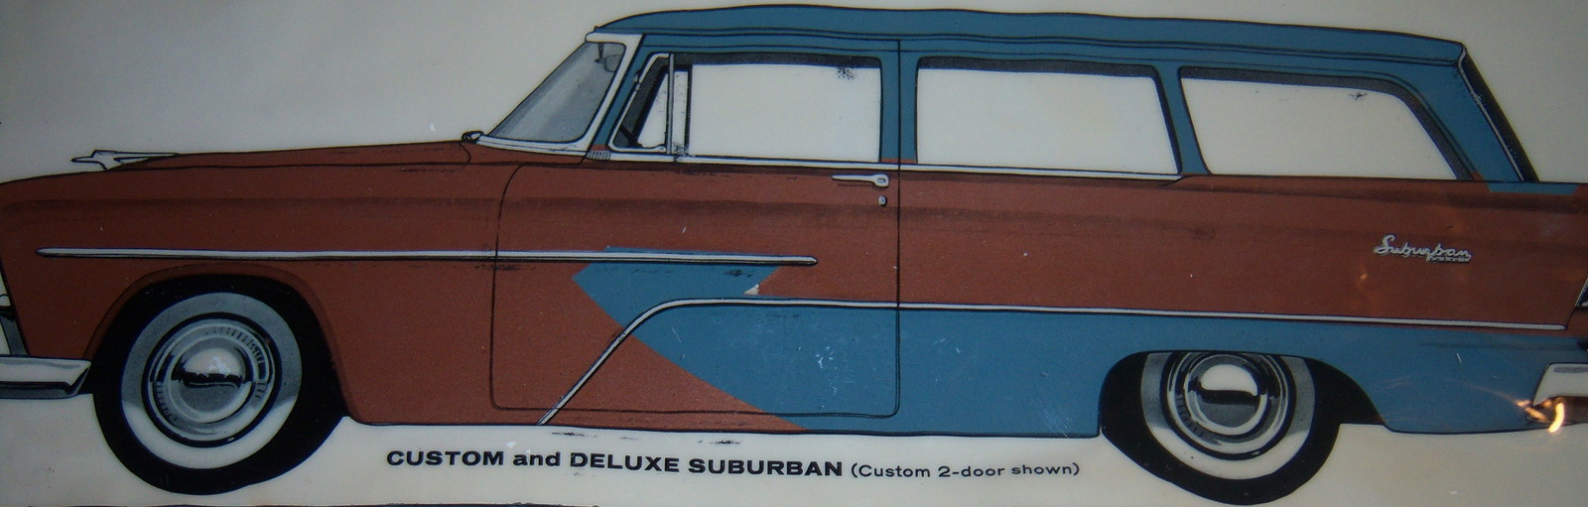

Finishes and Fabrics

PLYMOUTH

BELVEDERE (Sport Sedan 4-door hardtop shown)

- JET BLACK
- BRONZE*
- CHERRY RED
- SEASPRAY GREEN
- PEARL GRAY
- PINE GREEN
- CHARCOAL GRAY
- EGGSHELL WHITE
- CANARY YELLOW
- BRIAR ROSE
- TURQUOISE BLUE
- MIDNIGHT BLUE
- POWDER BLUE
- WEDGEWOOD BLUE*

BOLSTER

SEAT MATERIAL

BELVEDERE (Sport Sedan 4-door hardtop shown) -

- | | | | | | | | | | | | | | |
|-----------|---------|------------|----------------|------------|------------|---------------|----------------|---------------|------------|----------------|---------------|-------------|----------------|
| JET BLACK | BRONZE* | CHERRY RED | SEASPRAY GREEN | PEARL GRAY | PINE GREEN | CHARCOAL GRAY | EGGSHELL WHITE | CANARY YELLOW | BRIAR ROSE | TURQUOISE BLUE | MIDNIGHT BLUE | POWDER BLUE | WEDGEWOOD BLUE |
|-----------|---------|------------|----------------|------------|------------|---------------|----------------|---------------|------------|----------------|---------------|-------------|----------------|

BOLSTER

SEAT MATERIAL

PLACA

CUSTOM and DELUXE SUBURBAN (Custom 2-door shown)

BRONZE*	CHERRY RED	SEASPRAY GREEN	PEARL GRAY	PINE GREEN	CHARCOAL GRAY	EGGSHELL WHITE	CANARY YELLOW	BRIAR ROSE	TURQUOISE BLUE	MIDNIGHT BLUE	POWDER BLUE
---------	------------	----------------	------------	------------	---------------	----------------	---------------	------------	----------------	---------------	-------------